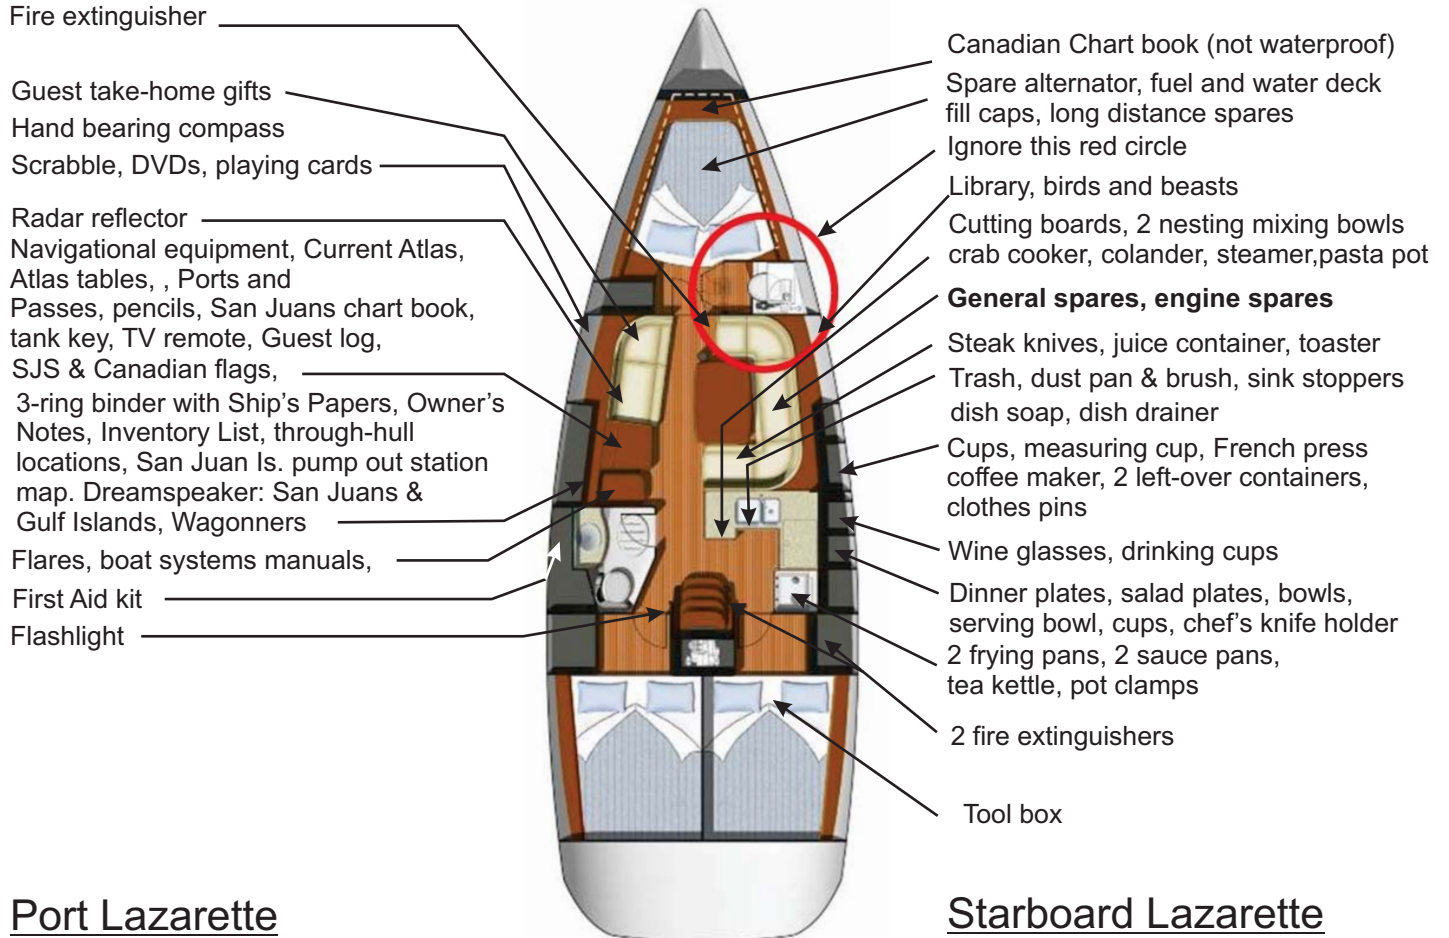

## Port Lazarette

Dinghy pump, repair kit  
 Fender step  
 Folding dock step  
 Bucket, sponge  
 600' stern line  
 Spare lines in crate  
 Engine oil, coolant in crate

## Cockpit Table

Forward compartment  
 Deck fill wrench  
 Aft Compartment  
 Instrument covers, air horn

## Garage

Crab trap, line,  
 float, bait box

## Starboard Lazarette

Throw cushions  
 Life jackets  
 Emergency tiller  
 Water hose, extension hose  
 Dock power cord,