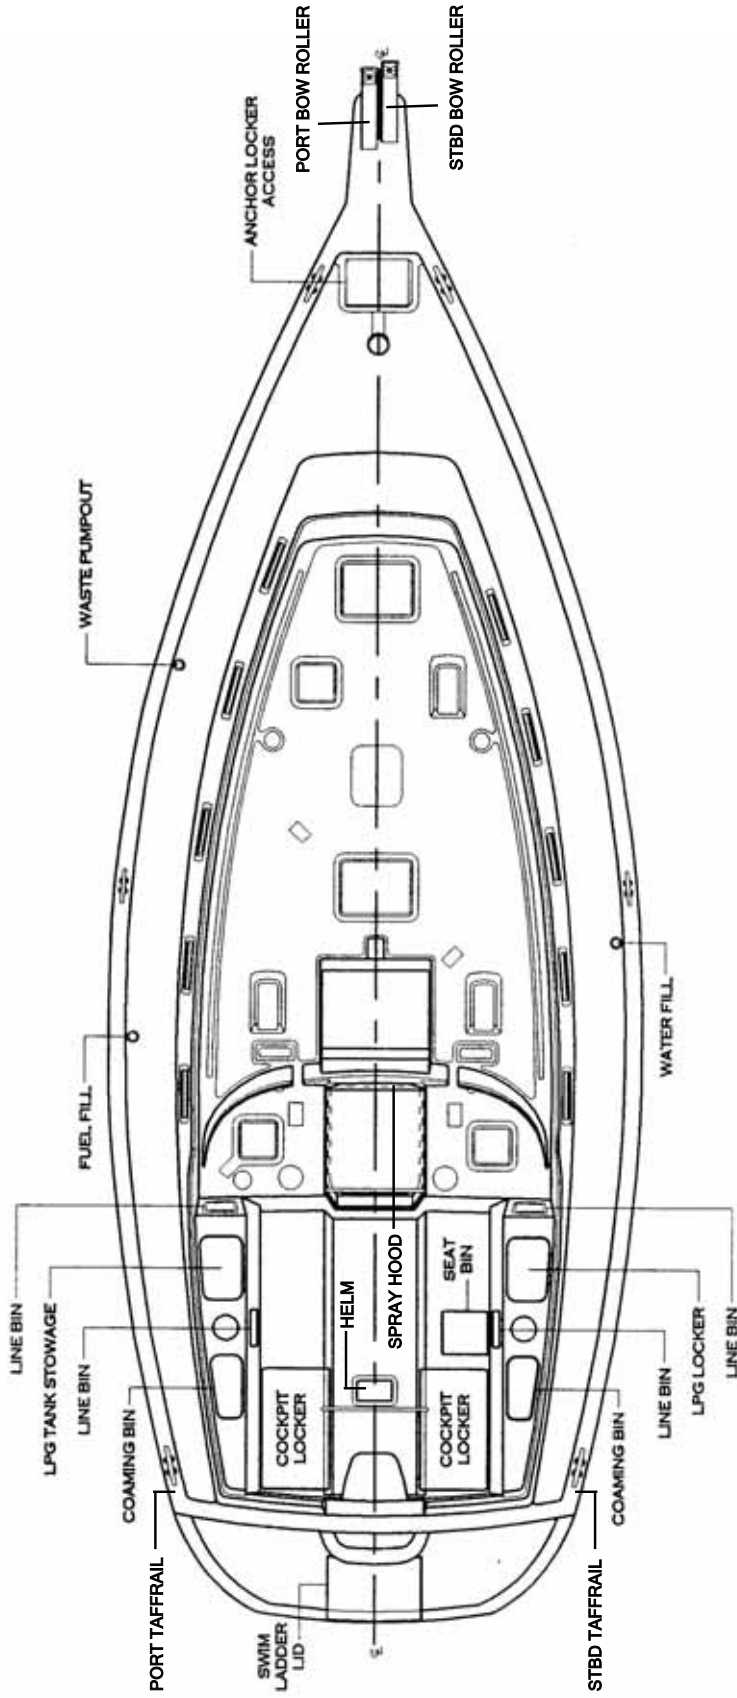

Puffin Deck Plan