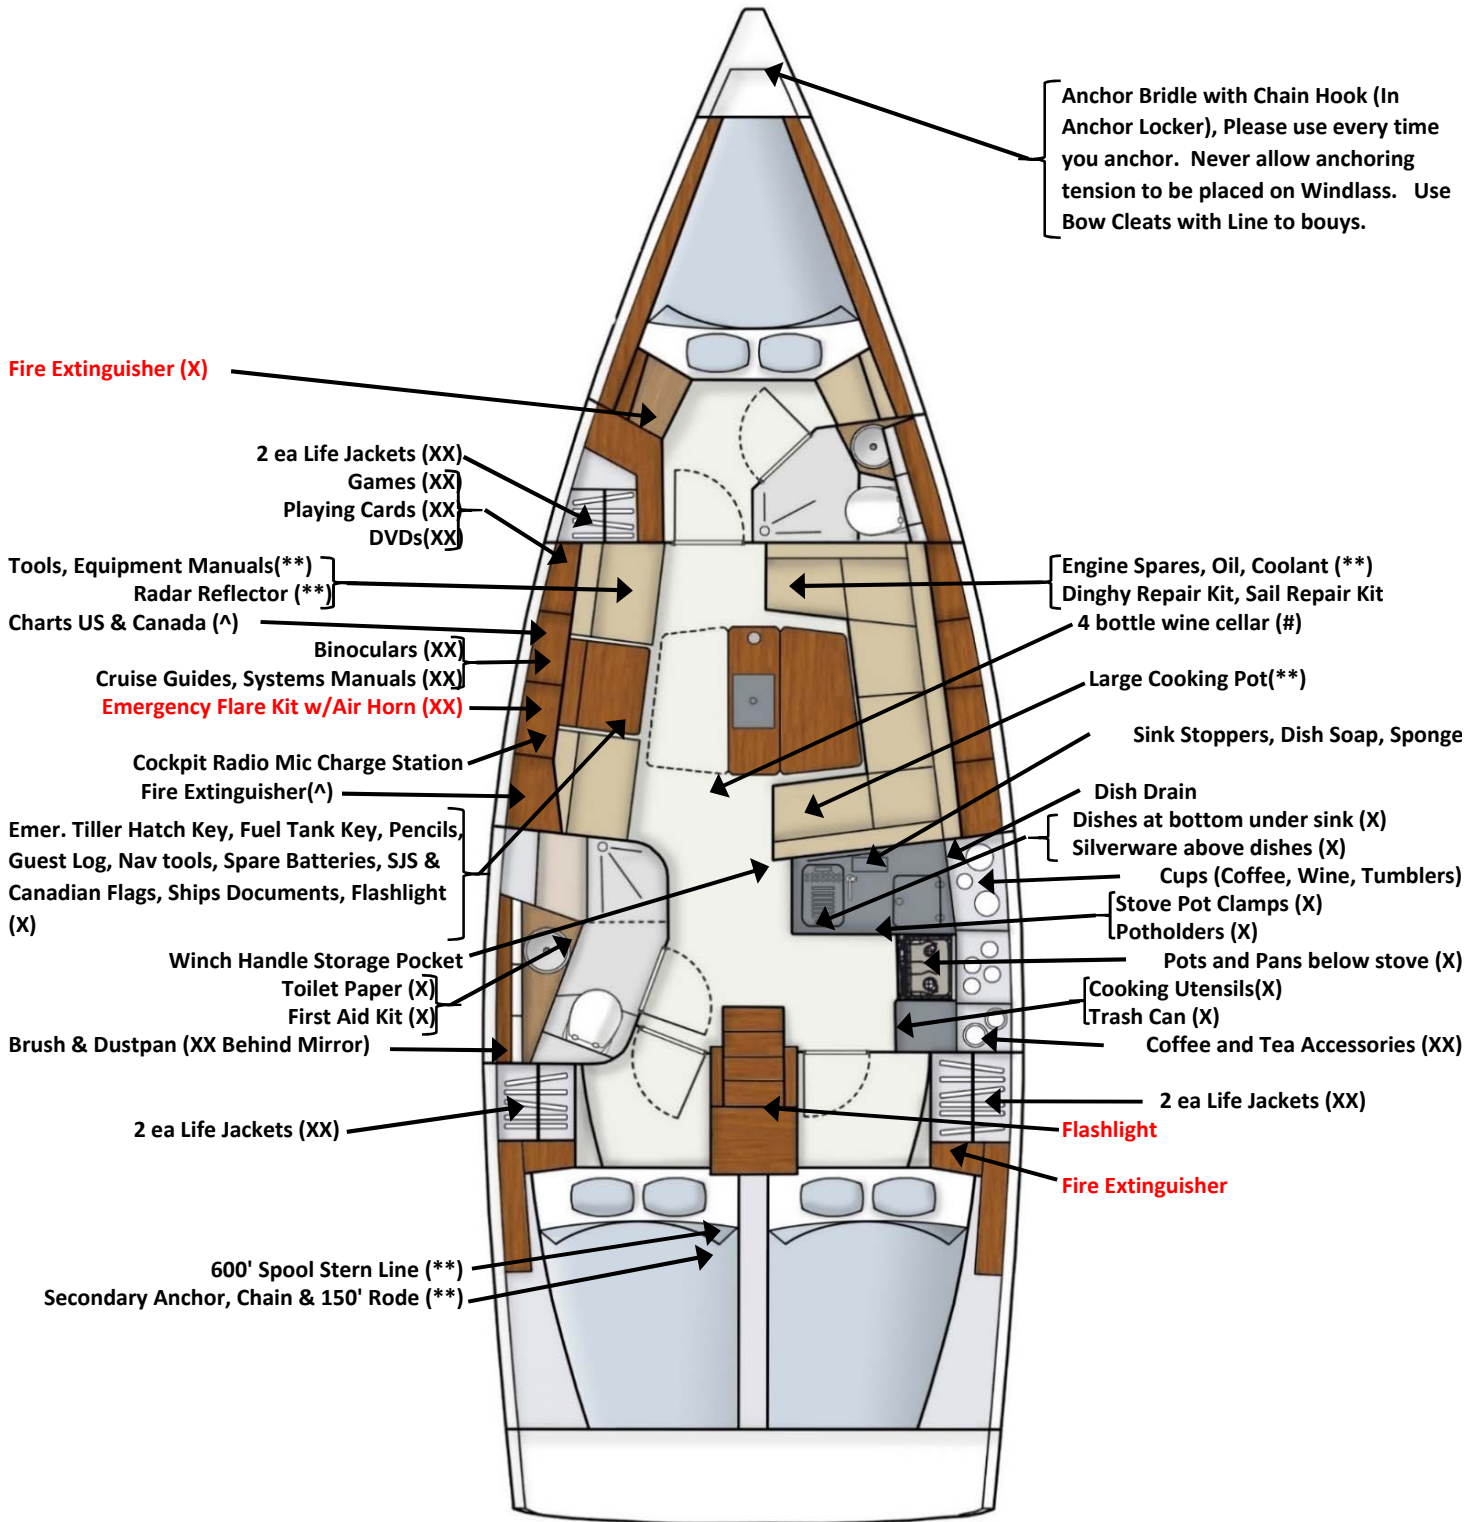

Reliance Vessel Inventory

Port Lazarette

75' Water Hose
50' Shorepwrcord & 25' Extension
Bucket, Soap, Sponge
Dock Lines
Spare Lines
Fender Step
Long soft-bristle deck brush
Throw Cushions
Dinghy Pump

Cockpit Table Starboard | Anchor Locker

Instrument Covers
Anchor Chain Bridle
Windlass Control

On Deck

Boat Hook
Soft Mop

Port Aft Locker

Crab Ring
Swim Ladder

Propane Locker

Propane bottle

Starboard Lazarette

Emergency Tiller
Fenders
Folding Dock Step

In BBQ

BBQ Tongs, Cleaning Brush

NOTATIONS:

(X) = Drawer or Lower Cabinet
(XX) = Upper Cabinet

(*) = Behind Cushion
(**) = Under Seat

(#) = Under Floorboard
(@) = Access from Deck

(^) = On top of upper cabinets
No notation = in plain sight